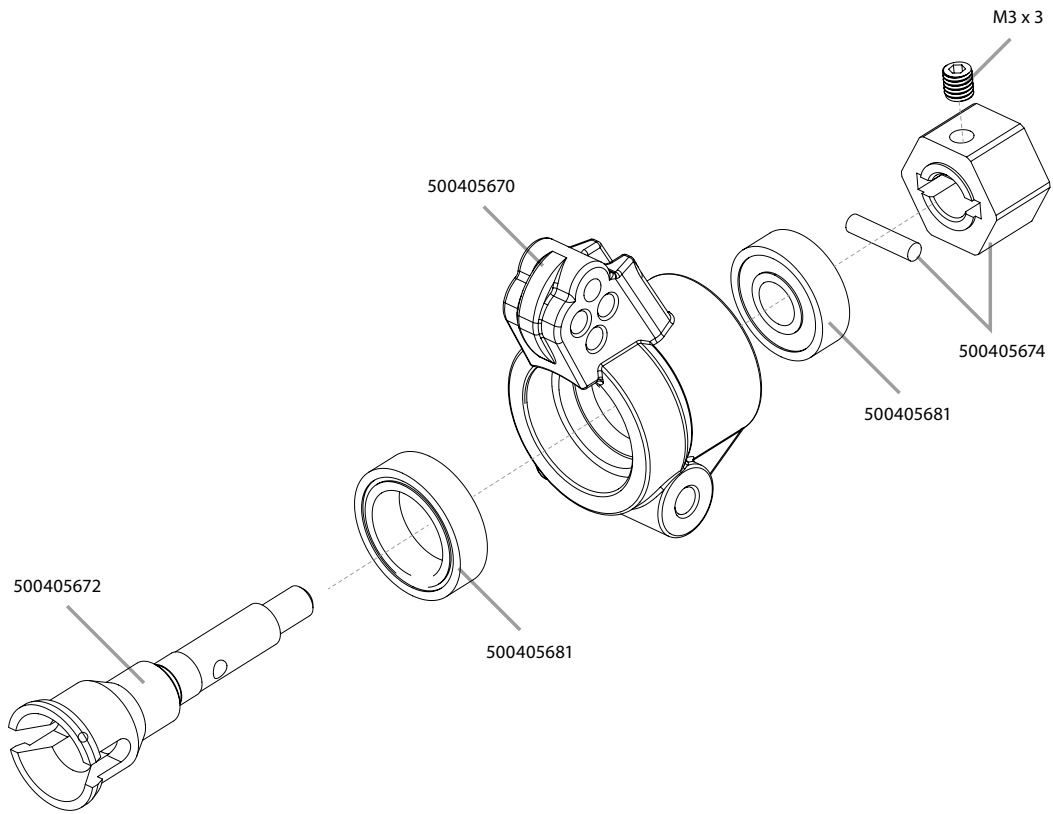

Race Rebel

ASSEMBLED READY-TO-RUN MODEL

Montageanleitung / Assembly

MONTAGEANLEITUNG • ASSEMBLY

1. LENKSERVO • STEERING SERVO

Montage

2. SERVOSAVER / LENKUNG • SERVOSAVER / STEERING

Montage

4. AKKUHALTER • BATTERY HOLDER

Montage

5. HINTERACHSE • REAR UNIT

Montage

Montage

6. DIFFERENZIAL • DIFFERENTIAL

7. GETRIEBE • GEARBOX

Montage