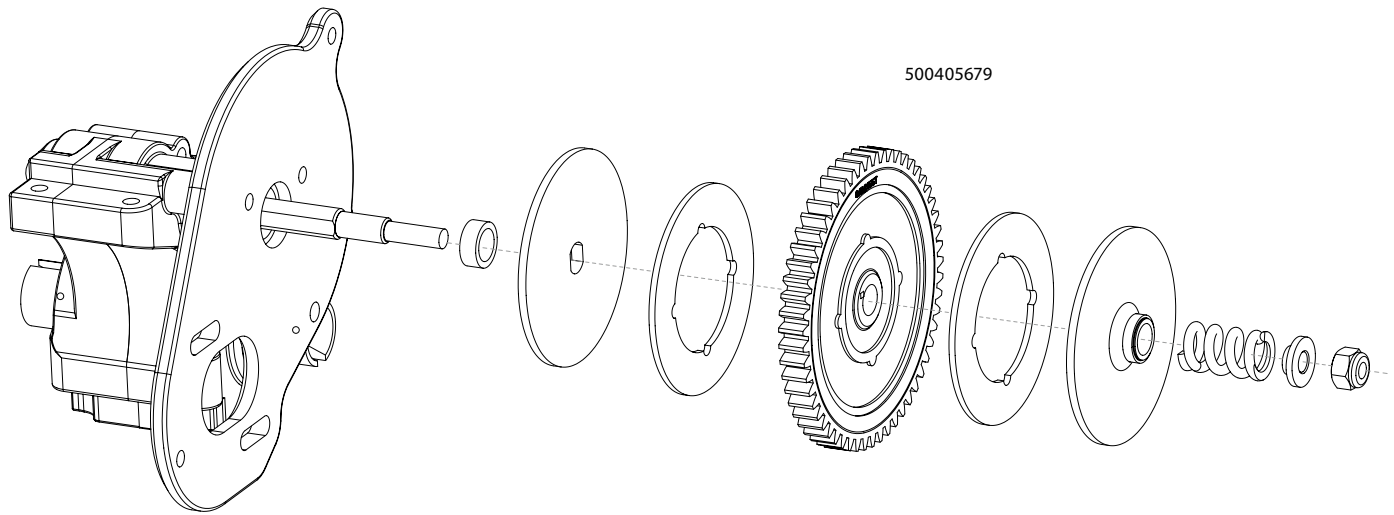

Race Rebel

ASSEMBLED READY-TO-RUN MODEL

Montageanleitung / Assembly

MONTAGEANLEITUNG • ASSEMBLY

1. LENKSERVO • STEERING SERVO

Montage

2. SERVOSAVER / LENKUNG • SERVOSAVER / STEERING

Montage

4. AKKUHALTER • BATTERY HOLDER

Montage

5. HINTERACHSE • REAR UNIT

Montage

Montage

6. DIFFERENZIAL • DIFFERENTIAL

7. GETRIEBE • GEARBOX

Montage