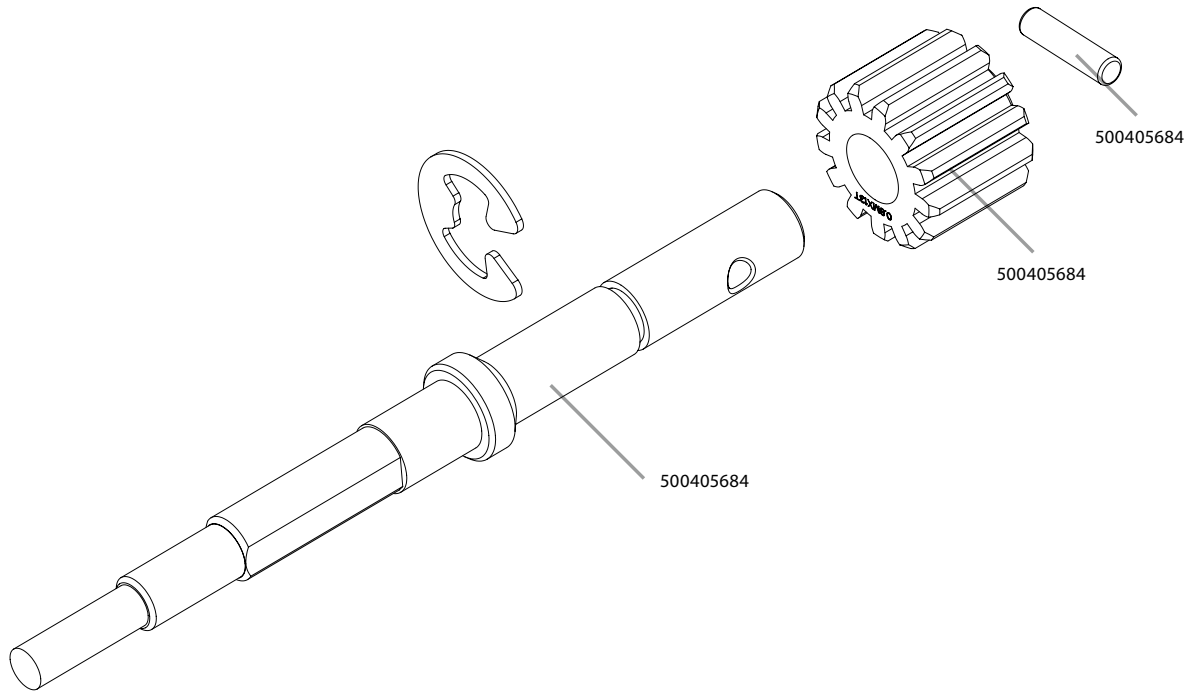

Race Rebel

ASSEMBLED READY-TO-RUN MODEL

Montageanleitung / Assembly

MONTAGEANLEITUNG • ASSEMBLY

1. LENKSERVO • STEERING SERVO

Montage

2. SERVOSAVER / LENKUNG • SERVOSAVER / STEERING

Montage

4. AKKUHALTER • BATTERY HOLDER

Montage

5. HINTERACHSE • REAR UNIT

Montage

Montage

6. DIFFERENZIAL • DIFFERENTIAL

7. GETRIEBE • GEARBOX

Montage