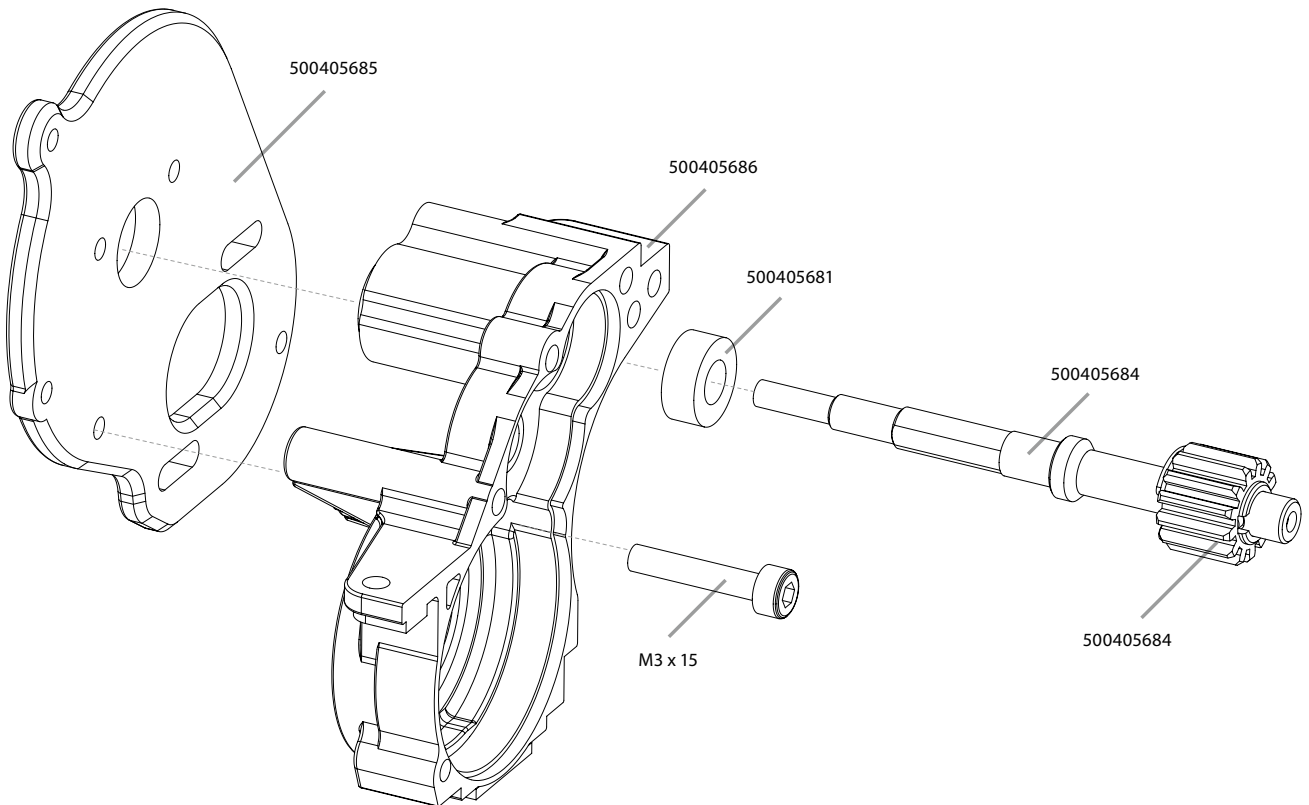

Race Rebel

ASSEMBLED READY-TO-RUN MODEL

Montageanleitung / Assembly

MONTAGEANLEITUNG • ASSEMBLY

1. LENKSERVO • STEERING SERVO

Montage

2. SERVOSAVER / LENKUNG • SERVOSAVER / STEERING

Montage

4. AKKUHALTER • BATTERY HOLDER

Montage

5. HINTERACHSE • REAR UNIT

Montage

Montage

6. DIFFERENZIAL • DIFFERENTIAL

7. GETRIEBE • GEARBOX

Montage