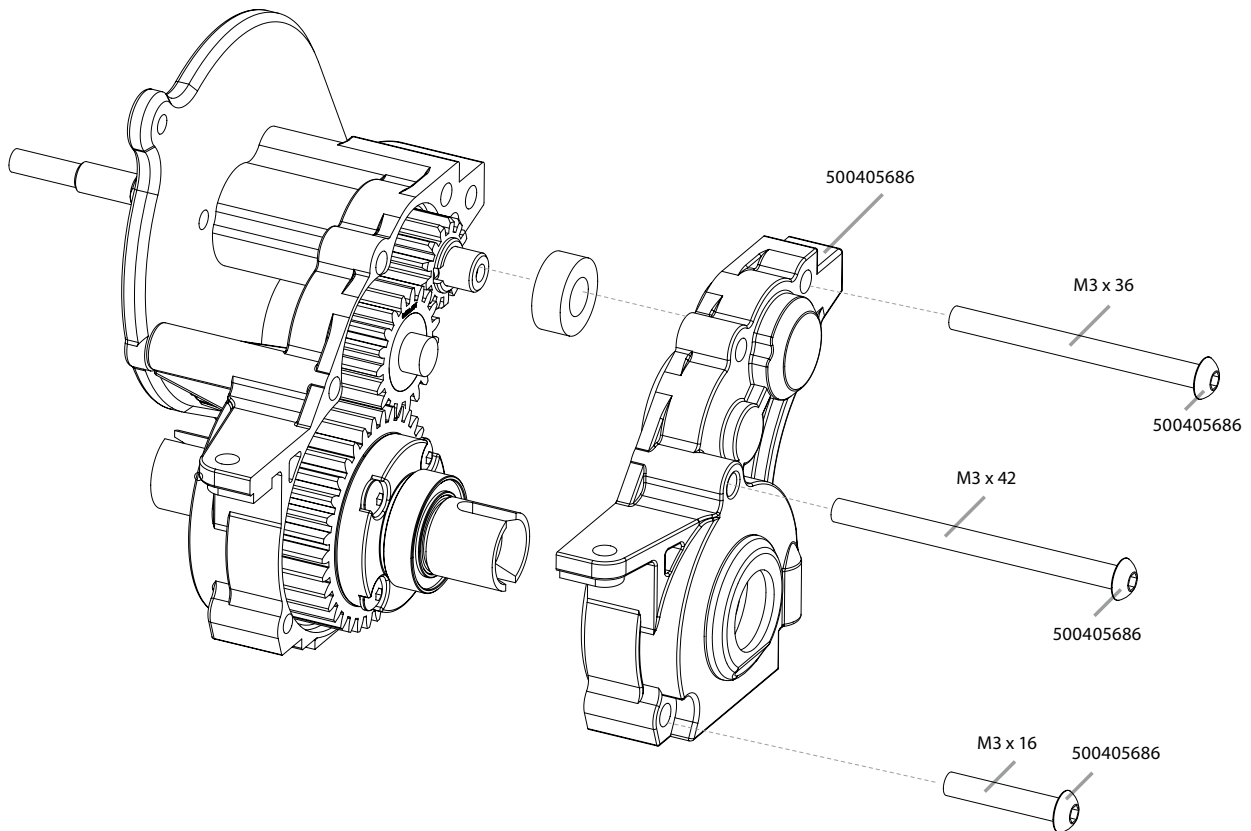

Race Rebel

ASSEMBLED READY-TO-RUN MODEL

Montageanleitung / Assembly

MONTAGEANLEITUNG • ASSEMBLY

1. LENKSERVO • STEERING SERVO

Montage

2. SERVOSAVER / LENKUNG • SERVOSAVER / STEERING

Montage

4. AKKUHALTER • BATTERY HOLDER

Montage

5. HINTERACHSE • REAR UNIT

Montage

Montage

6. DIFFERENZIAL • DIFFERENTIAL

7. GETRIEBE • GEARBOX

Montage