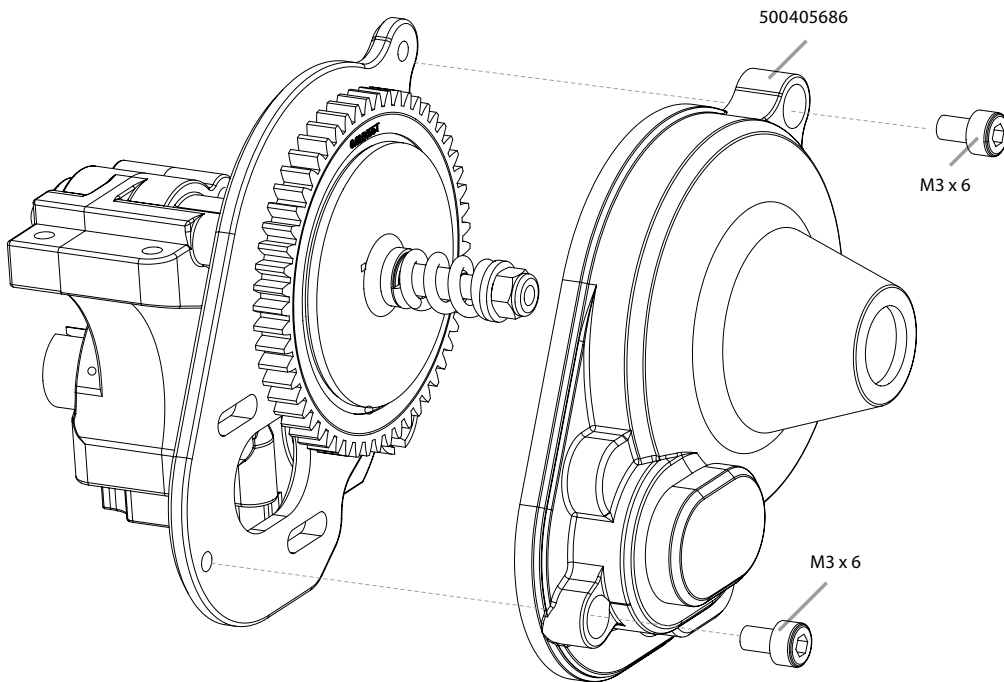

Race Rebel

ASSEMBLED READY-TO-RUN MODEL

Montageanleitung / Assembly

MONTAGEANLEITUNG • ASSEMBLY

1. LENKSERVO • STEERING SERVO

Montage

2. SERVOSAVER / LENKUNG • SERVOSAVER / STEERING

Montage

4. AKKUHALTER • BATTERY HOLDER

Montage

5. HINTERACHSE • REAR UNIT

Montage

Montage

6. DIFFERENZIAL • DIFFERENTIAL

7. GETRIEBE • GEARBOX

Montage