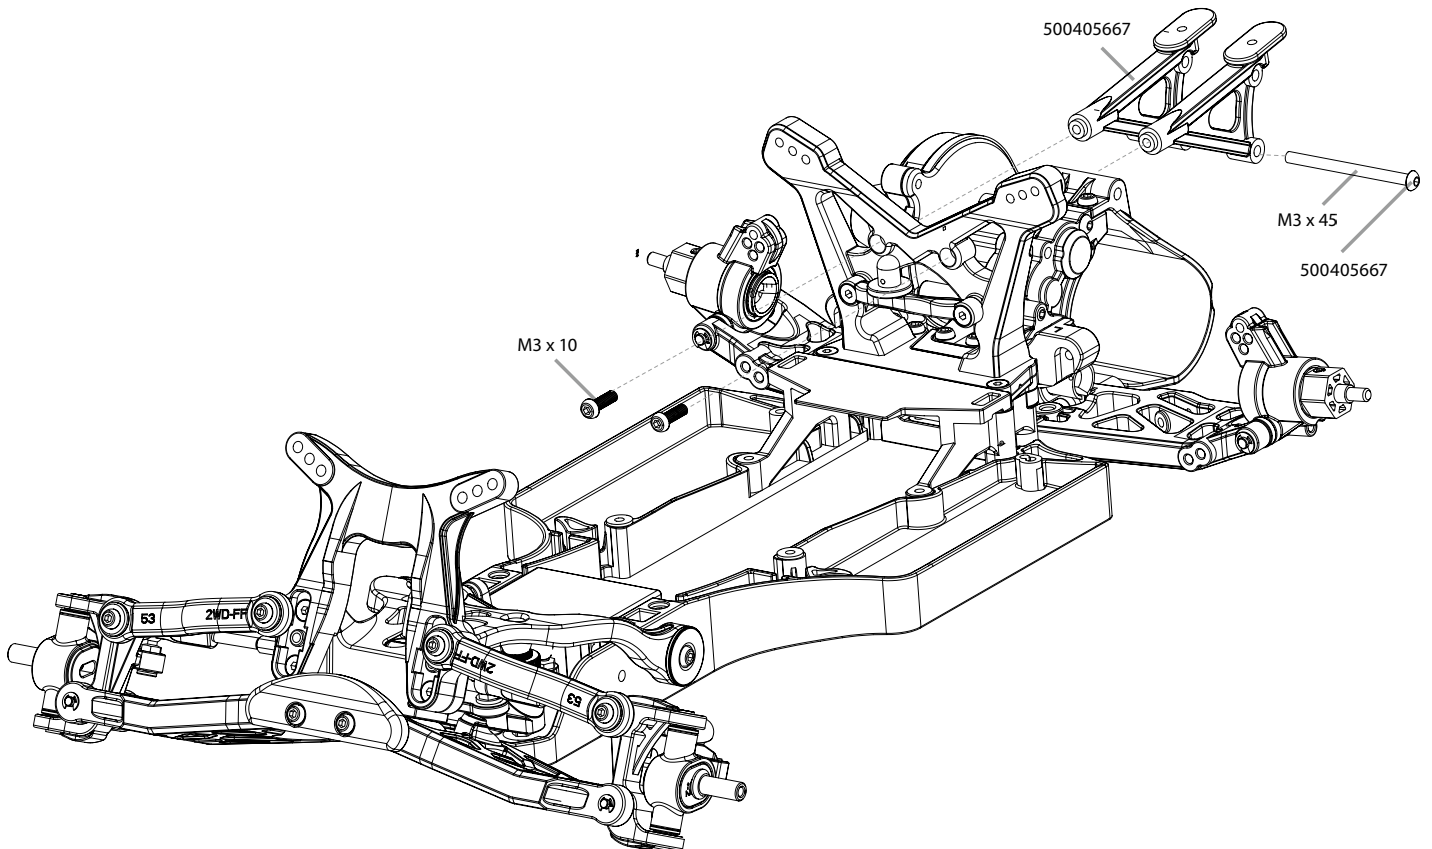

8. SPOILERHALTER • WING HOLDER