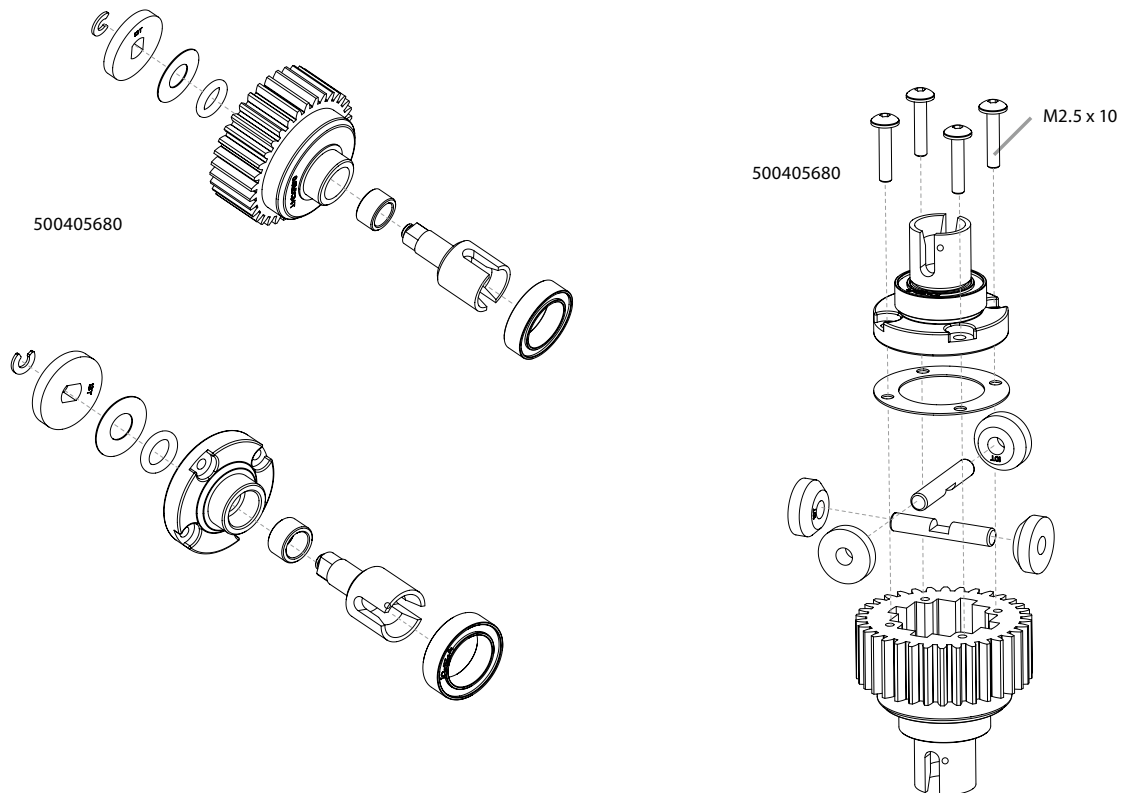

Race Rebel

ASSEMBLED READY-TO-RUN MODEL

Montageanleitung / Assembly

MONTAGEANLEITUNG • ASSEMBLY

1. LENKSERVO • STEERING SERVO

Montage

2. SERVOSAVER / LENKUNG • SERVOSAVER / STEERING

Montage

4. AKKUHALTER • BATTERY HOLDER

Montage

5. HINTERACHSE • REAR UNIT

Montage

Montage

6. DIFFERENZIAL • DIFFERENTIAL

7. GETRIEBE • GEARBOX

Montage