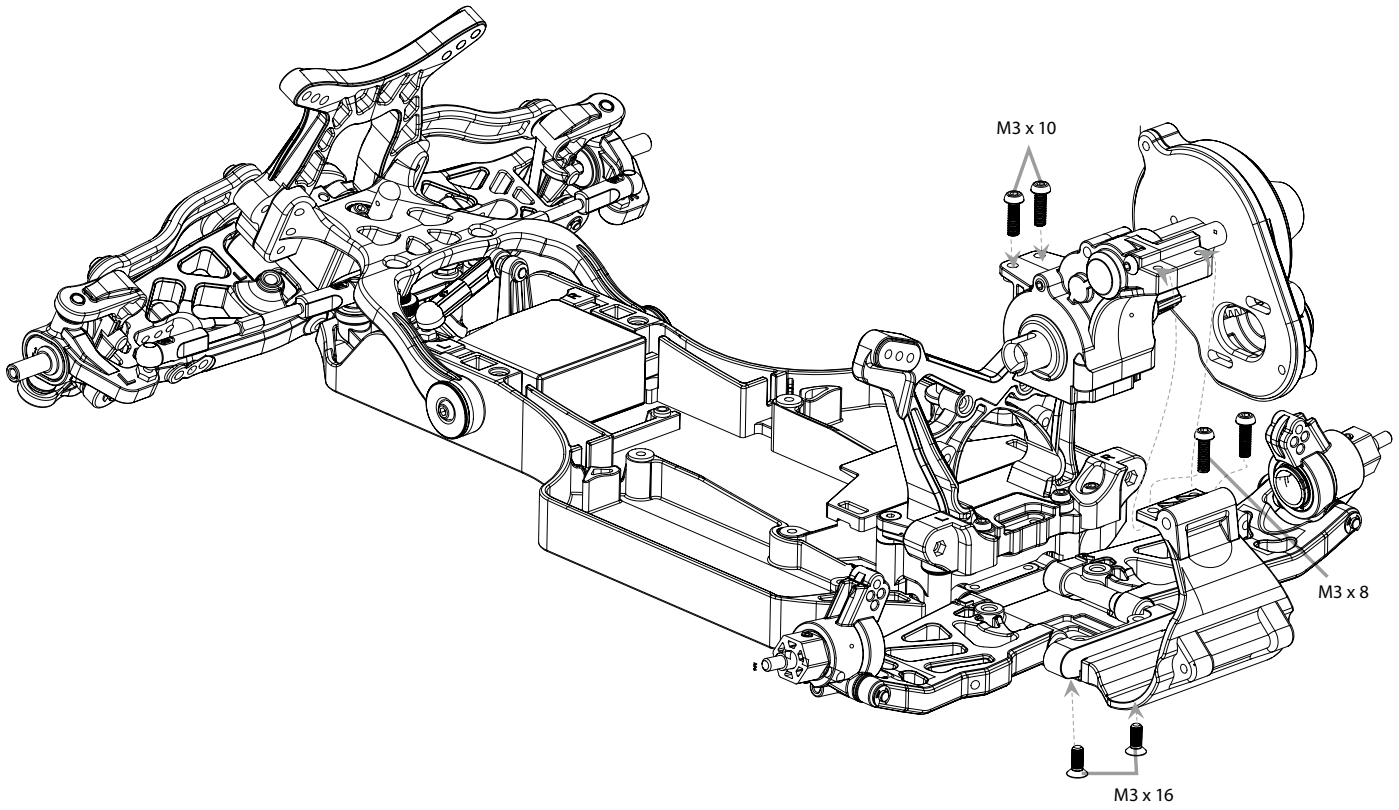

8. SPOILERHALTER • WING HOLDER